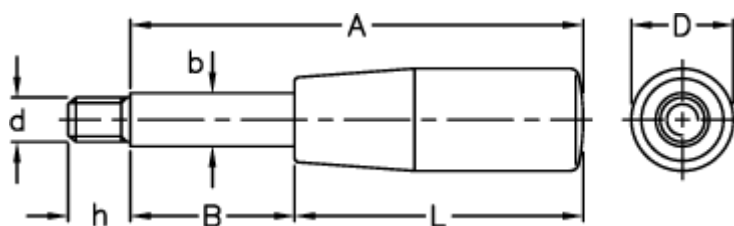

Article number: 2304003505
Description: E+G Lever arm
BL.366/10x155

Measures

A	= 155
b	= 10
B	= 105
D	= 21
d	6g = M8
h	= 11
L	= 50